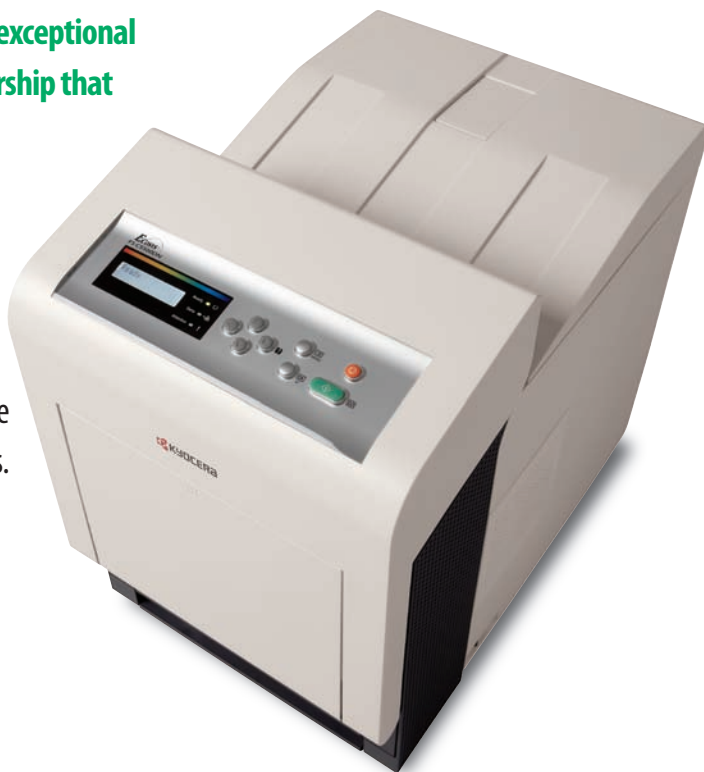

FS-C5300DN/C5200DN

The new series of Kyocera ECOSYS color printers delivers the exceptional color output, high performance, and low Total Cost of Ownership that today's cost conscious businesses demand.

ECOSYS printers offer a cost effective way to utilize color in daily business communications, while helping to improve document productivity and lower operating expenses. Through Kyocera's advanced technology, energy use has been reduced and most replacement parts have been eliminated or replaced with long life components, reducing downtime and maintenance requirements.

And, unlike competitive products, ECOSYS printers offer efficient performance without excessive costs for supplies and service.

Output Speeds and Productivity

	Black	Color
FS-C5300DN	28 ppm	28 ppm
FS-C5200DN	23 ppm	23 ppm

Quick Facts

2 Sided Duplex Printing	Standard
Network Support	Standard
Resolution	600 x 600 dpi, up to 9,600 x 600 Interpolated Resolution
Memory	256MB Standard, Upgradable to 1280MB SDRAM DIMM
FS-C5300DN CPU	PowerPC 667 Mhz
FS-C5200DN CPU	PowerPC 533Mhz
Paper Capacity	650 Standard / 2,150 Maximum
Paper Sources	FS-C5300DN/C5200DN up to 5 Sources
Paper Weights	16 lb Bond to 120 lb Index via MPT and Optional PF-510